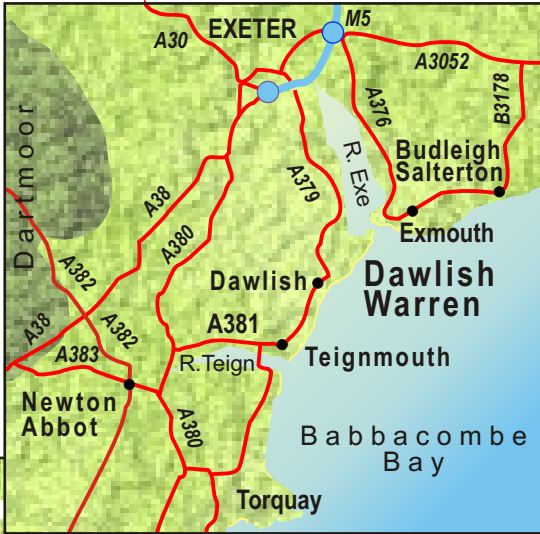

how to find us . . .

Leave the M 5 motorway at junction 30 and take the signposted road **A379** to **Dawlish**.

As you approach Dawlish, turn left on the brow of the hill signposted **Dawlish Warren**.

Our site is half a mile on the **RIGHT**.

LEADSTONE CAMPING

Warren Road, Dawlish, South Devon, EX7 0NG
Telephone: 01626 864411